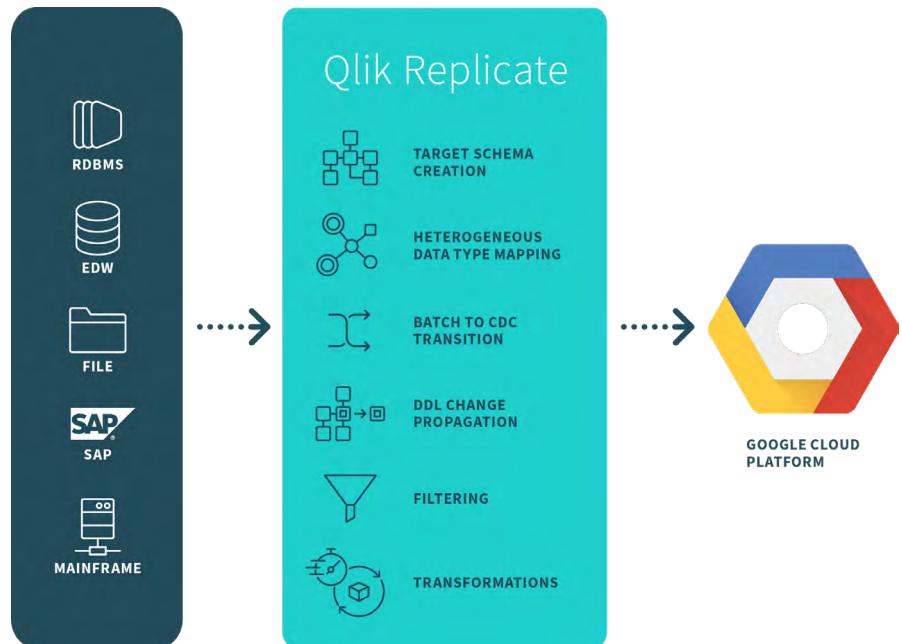

DATA INTEGRATION

Speed the Delivery of Your Analytics-Ready Data to Google Cloud

Qlik Data Integration Solutions for the
Google Cloud Platform

INTRODUCTION

Qlik Data Integration solutions, speed data replication, ingestion, and streaming across all major database, data warehouse, data lake, and legacy platforms – on premises and in the cloud. Trusted by hundreds of enterprises worldwide, our solutions empower you to easily, securely, and efficiently get more value from your Google Cloud Platform investment.

Qlik Replicate

Our Qlik Replicate® solution, is the foundation for modern, efficient data movement to the Google Cloud Platform. It transfers your data continuously, at high speed, from source(s) to target. With our agentless configuration, you can easily set up, control, and monitor bulk loads and real-time updates through Qlik change data capture (CDC) technology.

Cloud Data Lakes

Enhance and improve your analytics-ready data sets for Google Dataproc or Google Store data lake initiatives.

SAP Analytics

Liberate and move SAP data for your real-time analytics projects.

Mainframe Modernization

Offload your mainframe data to Google Cloud SQL to reduce MIPs costs and power your new enterprise applications.

Qlik Compose

Our Qlik Compose® solution, automates the design, implementation, and updates of your data warehouses and data marts. It minimizes the traditionally manual and error-prone processes of modelling and deploying data models in Google BigQuery by automating data modeling, ETL code generation, and workflow. Using Qlik Compose, your data architects and project managers can accelerate cloud analytics projects, optimize data warehouse processes, and reduce the time it takes to produce analytics-ready data.