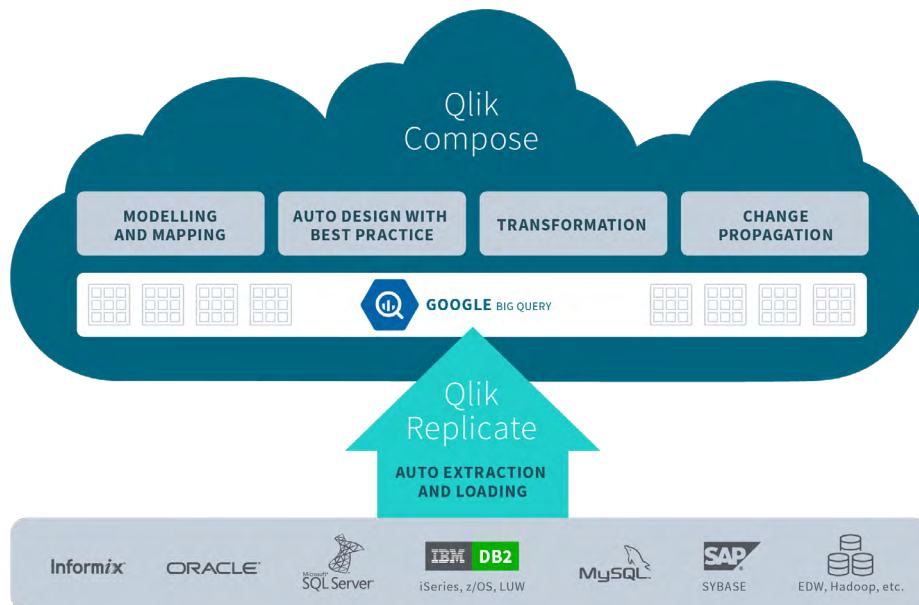

Qlik Replicate

Our Qlik Replicate® solution, is the foundation for modern, efficient data movement to the Google Cloud Platform. It transfers your data continuously, at high speed, from source(s) to target. With our agentless configuration, you can easily set up, control, and monitor bulk loads and real-time updates through Qlik change data capture (CDC) technology.

Cloud Data Lakes

Enhance and improve your analytics-ready data sets for Google Dataproc or Google Store data lake initiatives.

SAP Analytics

Liberate and move SAP data for your real-time analytics projects.

Mainframe Modernization

Offload your mainframe data to Google Cloud SQL to reduce MIPs costs and power your new enterprise applications.

Qlik Compose

Our Qlik Compose® solution, automates the design, implementation, and updates of your data warehouses and data marts. It minimizes the traditionally manual and error-prone processes of modelling and deploying data models in Google BigQuery by automating data modeling, ETL code generation, and workflow. Using Qlik Compose, your data architects and project managers can accelerate cloud analytics projects, optimize data warehouse processes, and reduce the time it takes to produce analytics-ready data.